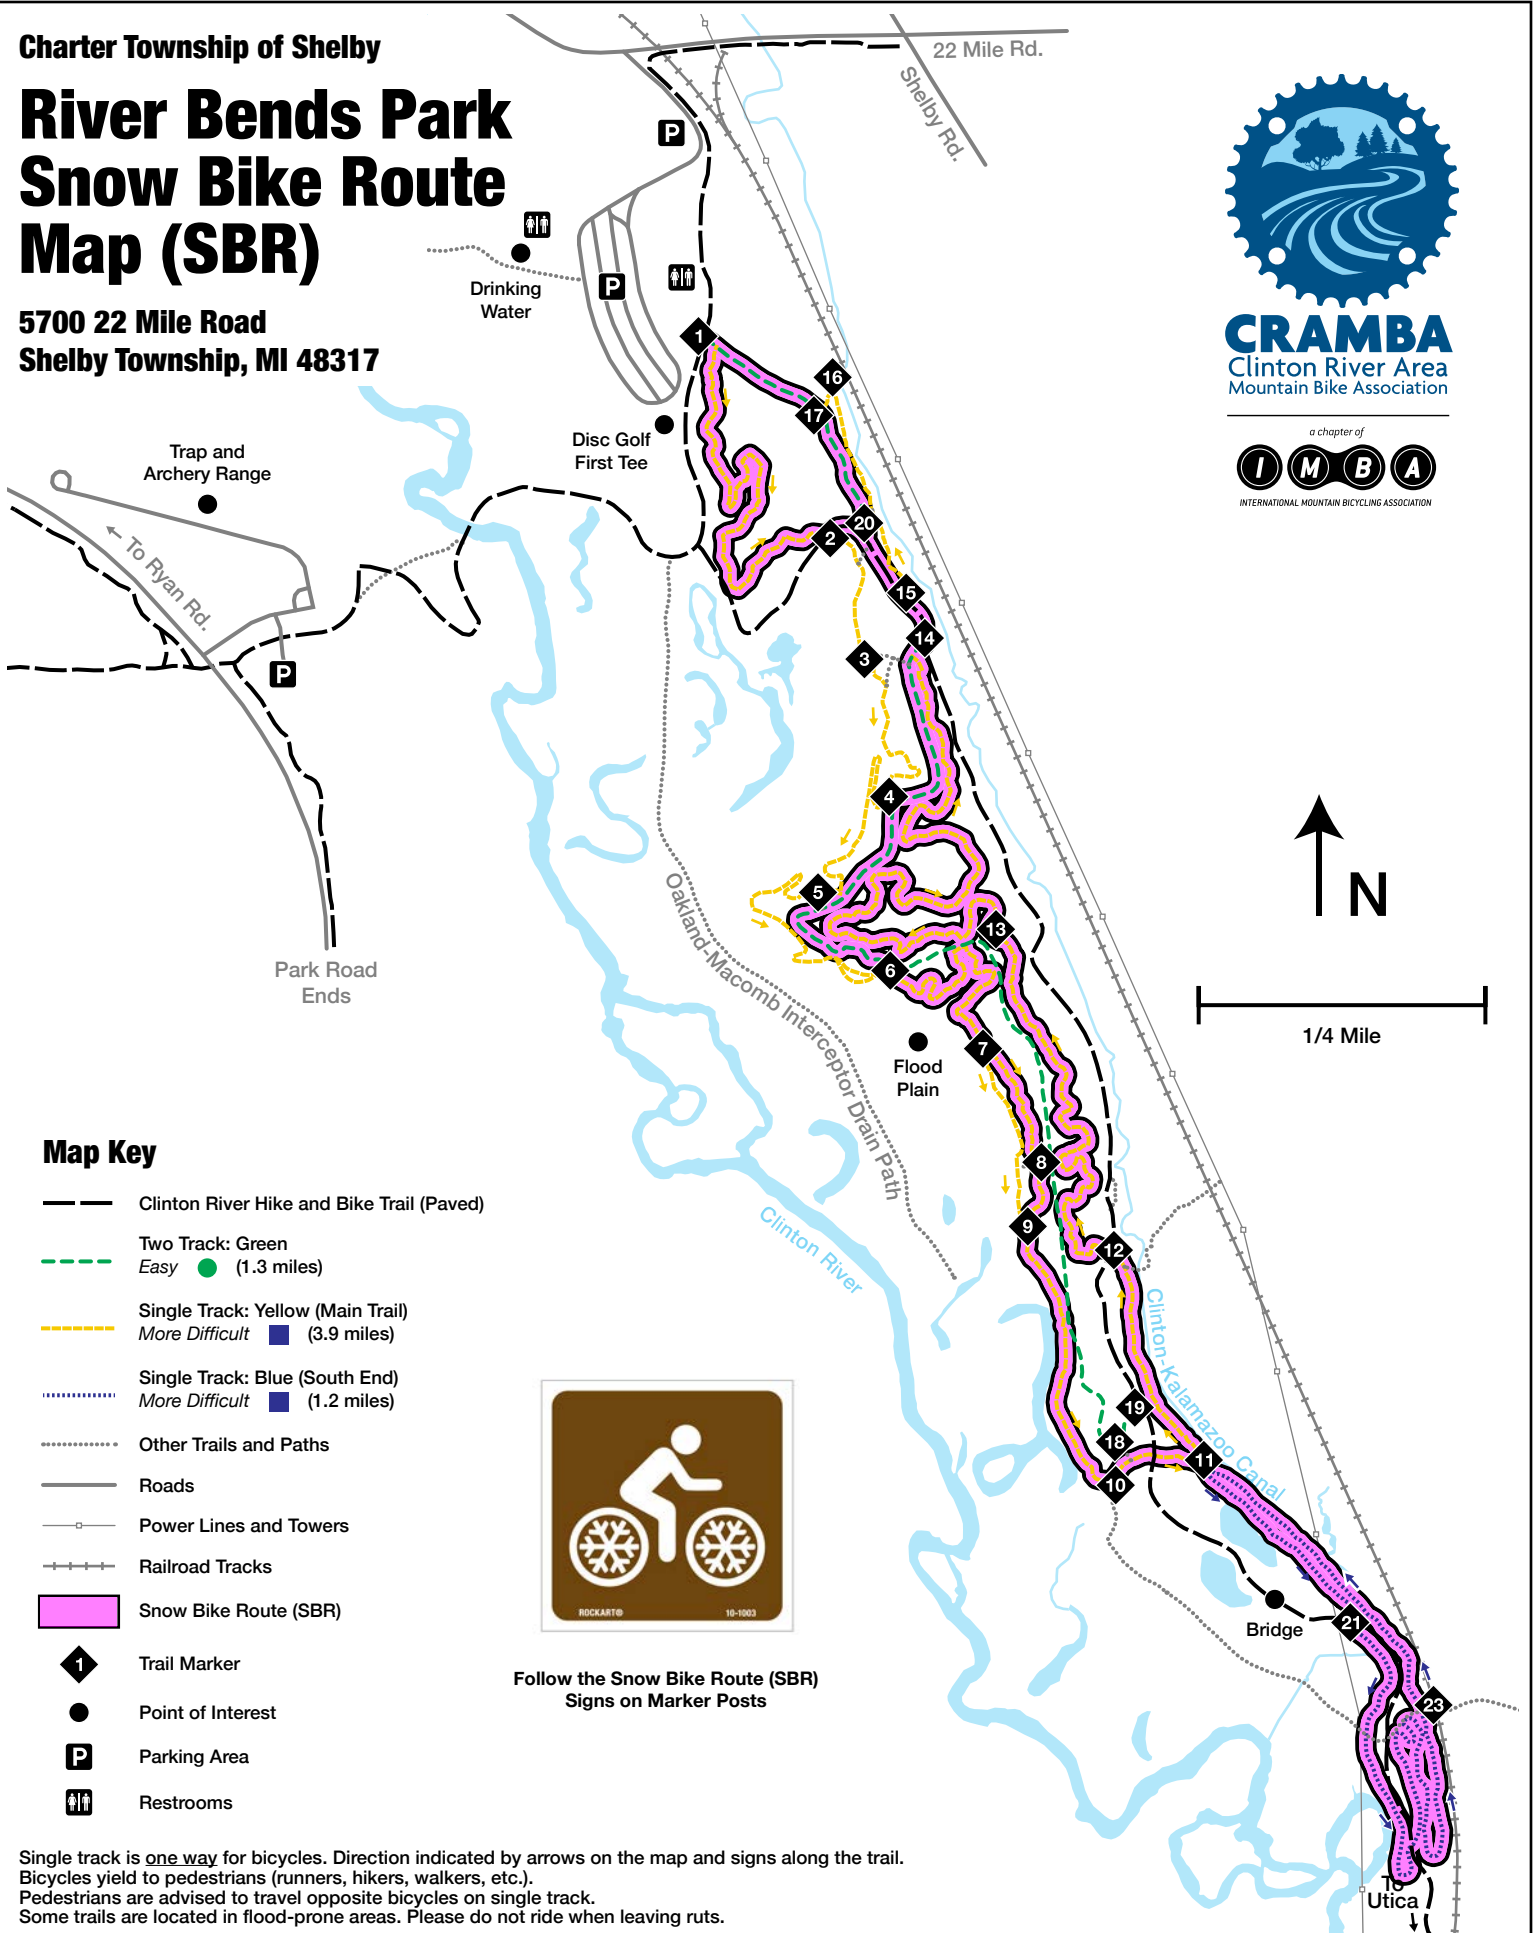

Charter Township of Shelby

River Bends Park Snow Bike Route Map (SBR)

5700 22 Mile Road
Shelby Township, MI 48317

CRAMBA
Clinton River Area
Mountain Bike Association

Map Key

- Clinton River Hike and Bike Trail (Paved)
- Two Track: Green
Easy ● (1.3 miles)
- Single Track: Yellow (Main Trail)
More Difficult ■ (3.9 miles)
- Single Track: Blue (South End)
More Difficult ■ (1.2 miles)
- Other Trails and Paths
- Roads
- Power Lines and Towers
- Railroad Tracks
- Snow Bike Route (SBR)
- Trail Marker
- Point of Interest
- Parking Area
- Restrooms

Follow the Snow Bike Route (SBR)
Signs on Marker Posts

Single track is one way for bicycles. Direction indicated by arrows on the map and signs along the trail.
Bicycles yield to pedestrians (runners, hikers, walkers, etc.).
Pedestrians are advised to travel opposite bicycles on single track.
Some trails are located in flood-prone areas. Please do not ride when leaving ruts.