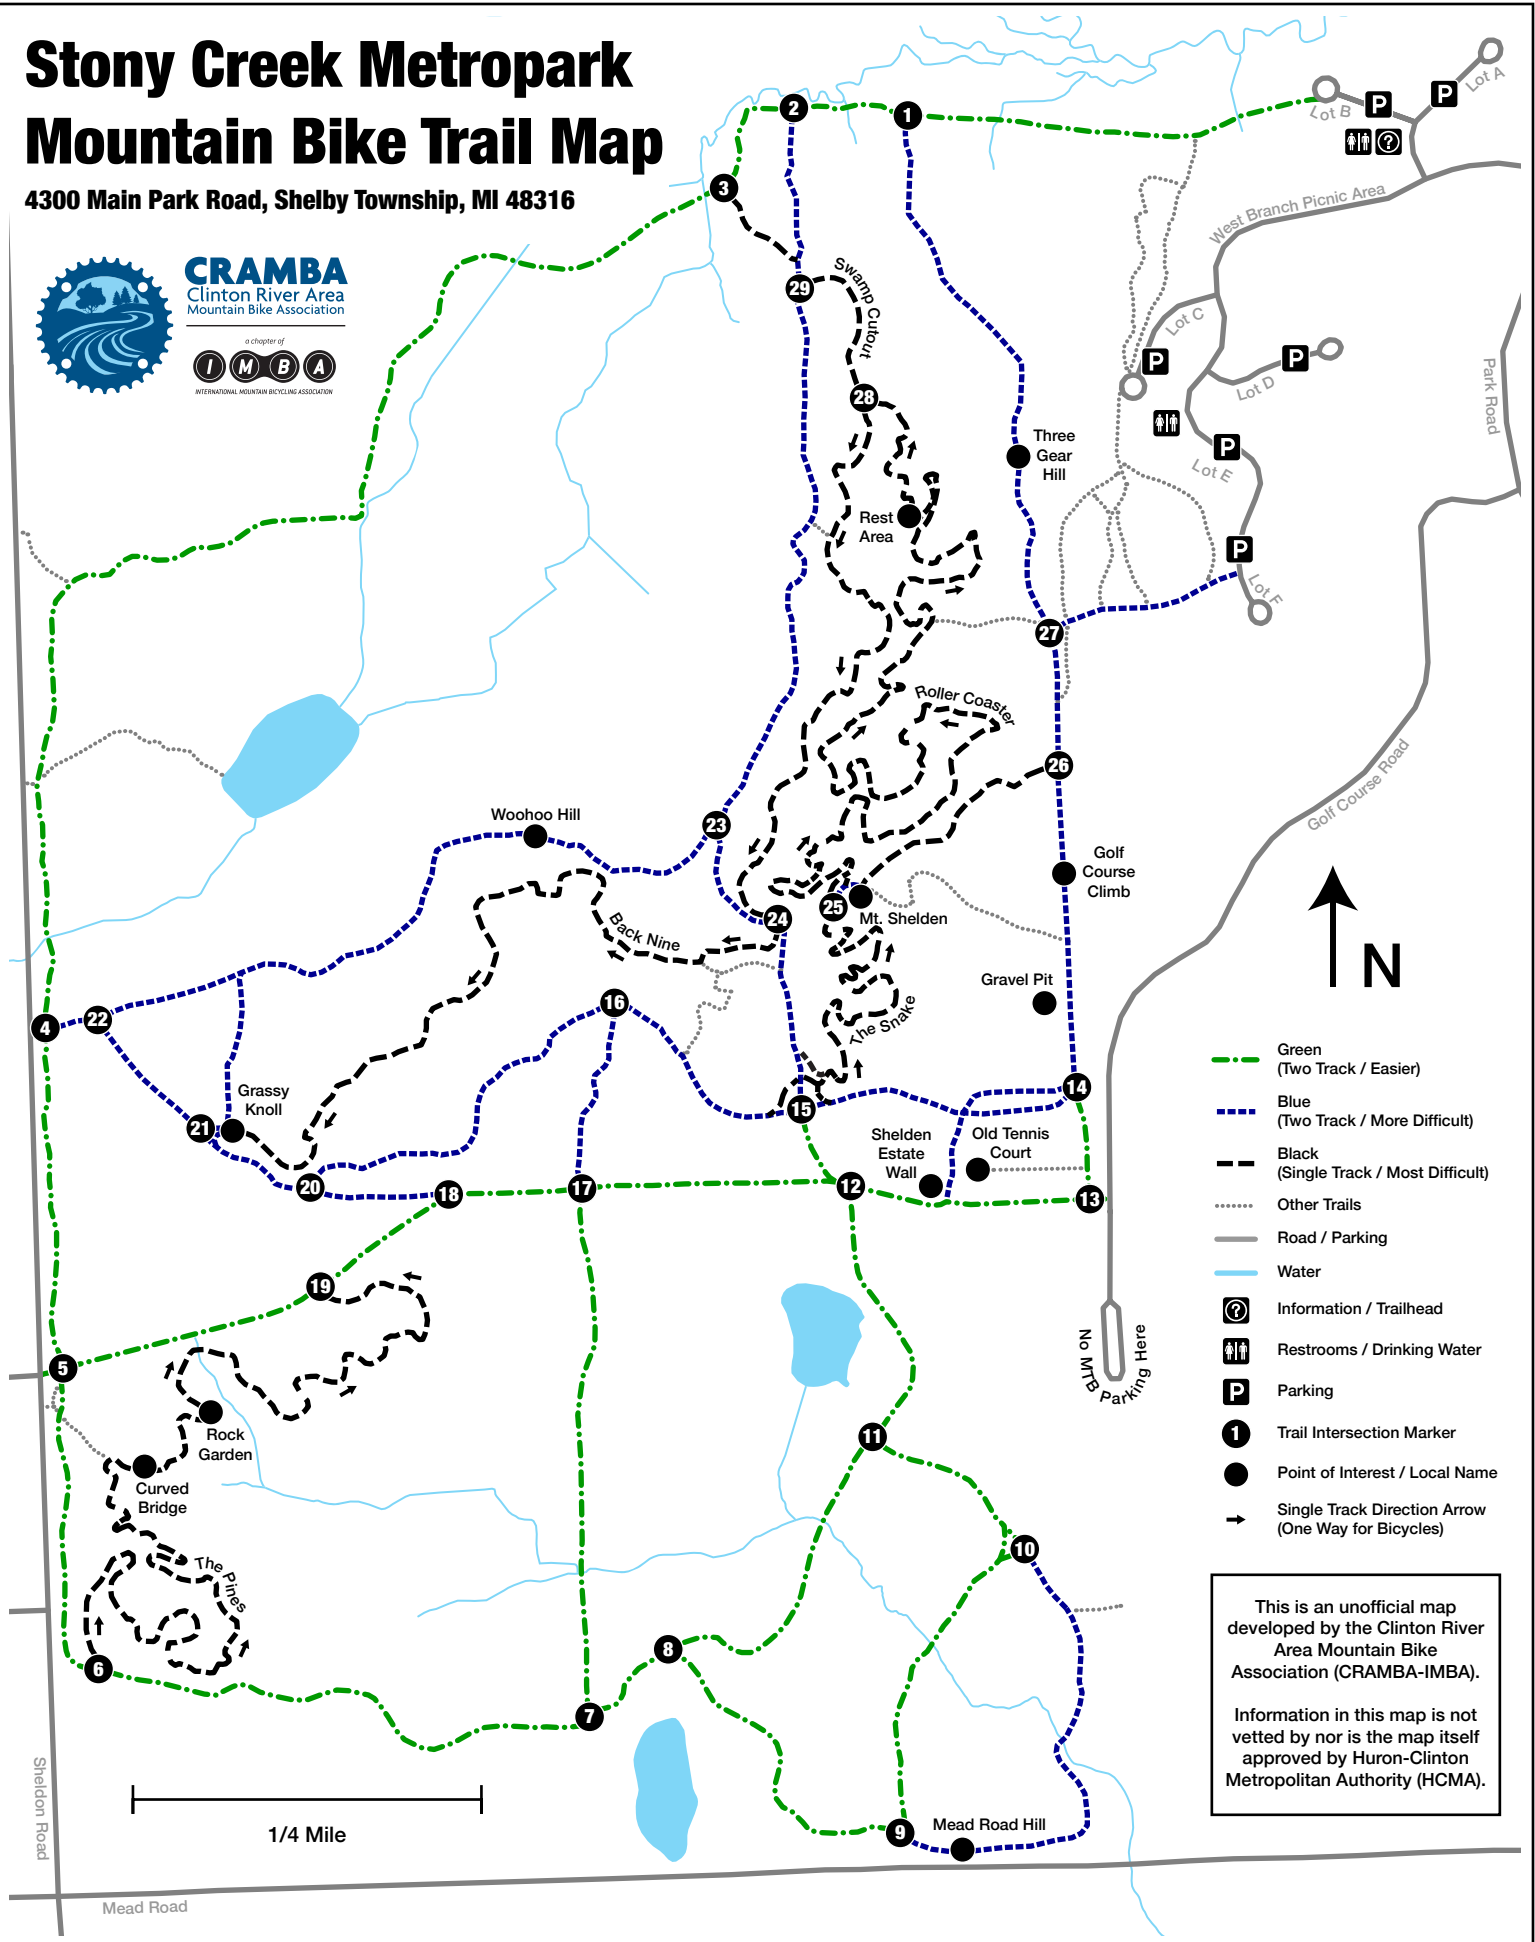

Stony Creek Metropark Mountain Bike Trail Map

4300 Main Park Road, Shelby Township, MI 48316

CRAMBA
Clinton River Area
Mountain Bike Association

- Green (Two Track / Easier)
- Blue (Two Track / More Difficult)
- Black (Single Track / Most Difficult)
- Other Trails
- Road / Parking
- Water
- Information / Trailhead
- Restrooms / Drinking Water
- Parking
- Trail Intersection Marker
- Point of Interest / Local Name
- Single Track Direction Arrow (One Way for Bicycles)

This is an unofficial map developed by the Clinton River Area Mountain Bike Association (CRAMBA-IMBA). Information in this map is not vetted by nor is the map itself approved by Huron-Clinton Metropolitan Authority (HCMA).

1/4 Mile