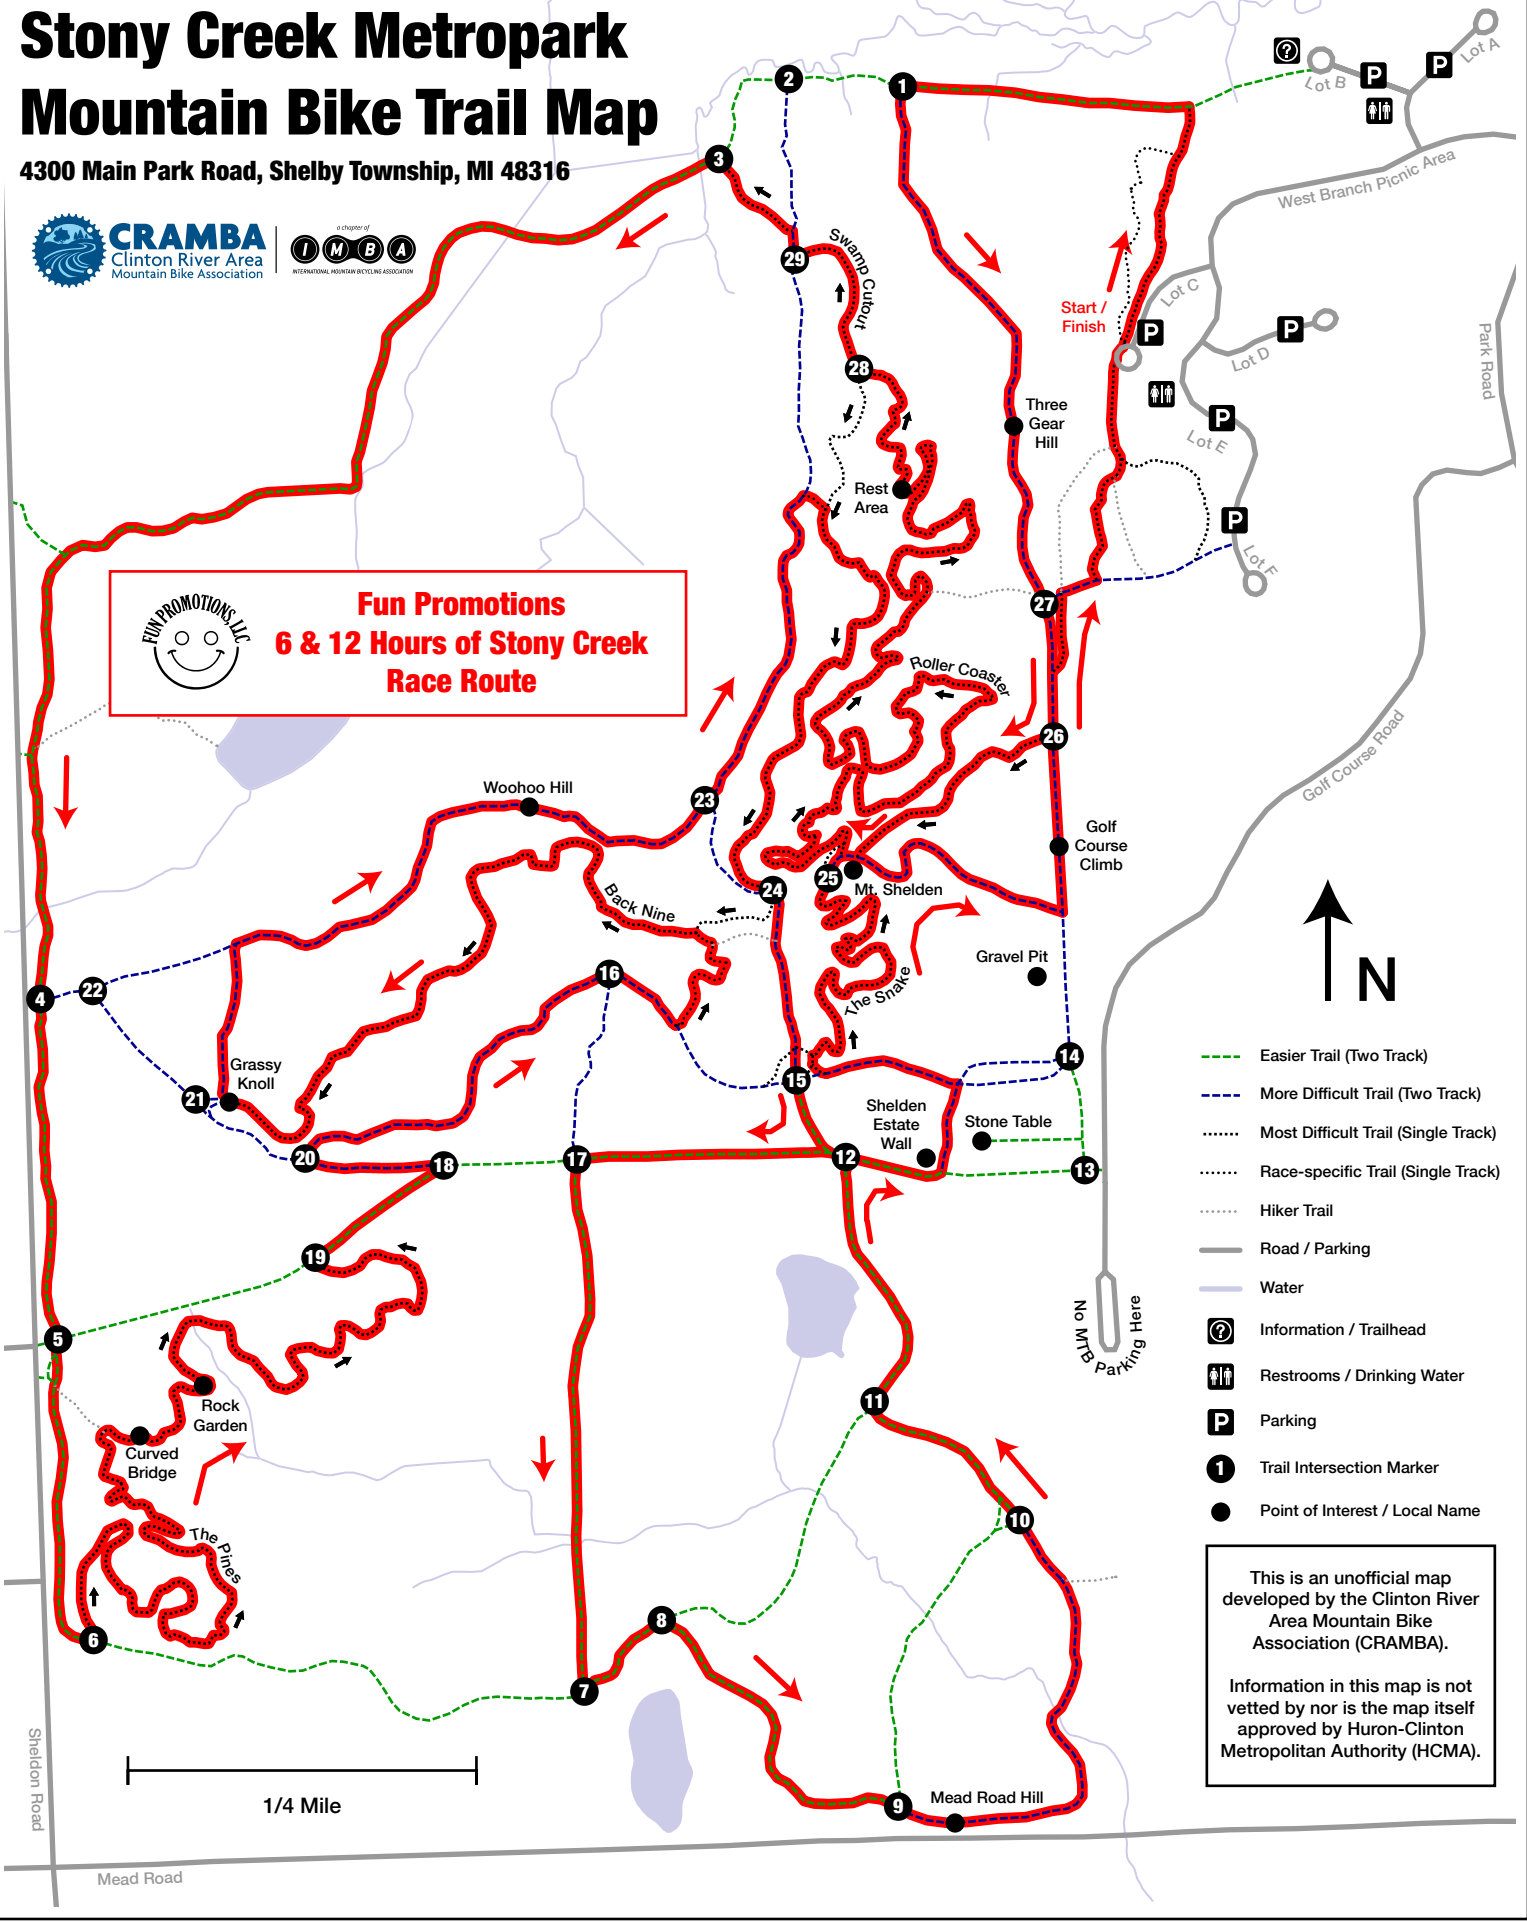

# Stony Creek Metropark Mountain Bike Trail Map

4300 Main Park Road, Shelby Township, MI 48316

**Fun Promotions**  
**6 & 12 Hours of Stony Creek**  
**Race Route**

- Easier Trail (Two Track)
- More Difficult Trail (Two Track)
- Most Difficult Trail (Single Track)
- Race-specific Trail (Single Track)
- Hiker Trail
- Road / Parking
- Water
- Information / Trailhead
- Restrooms / Drinking Water
- Parking
- Trail Intersection Marker
- Point of Interest / Local Name

This is an unofficial map developed by the Clinton River Area Mountain Bike Association (CRAMBA).  
Information in this map is not vetted by nor is the map itself approved by Huron-Clinton Metropolitan Authority (HCMA).