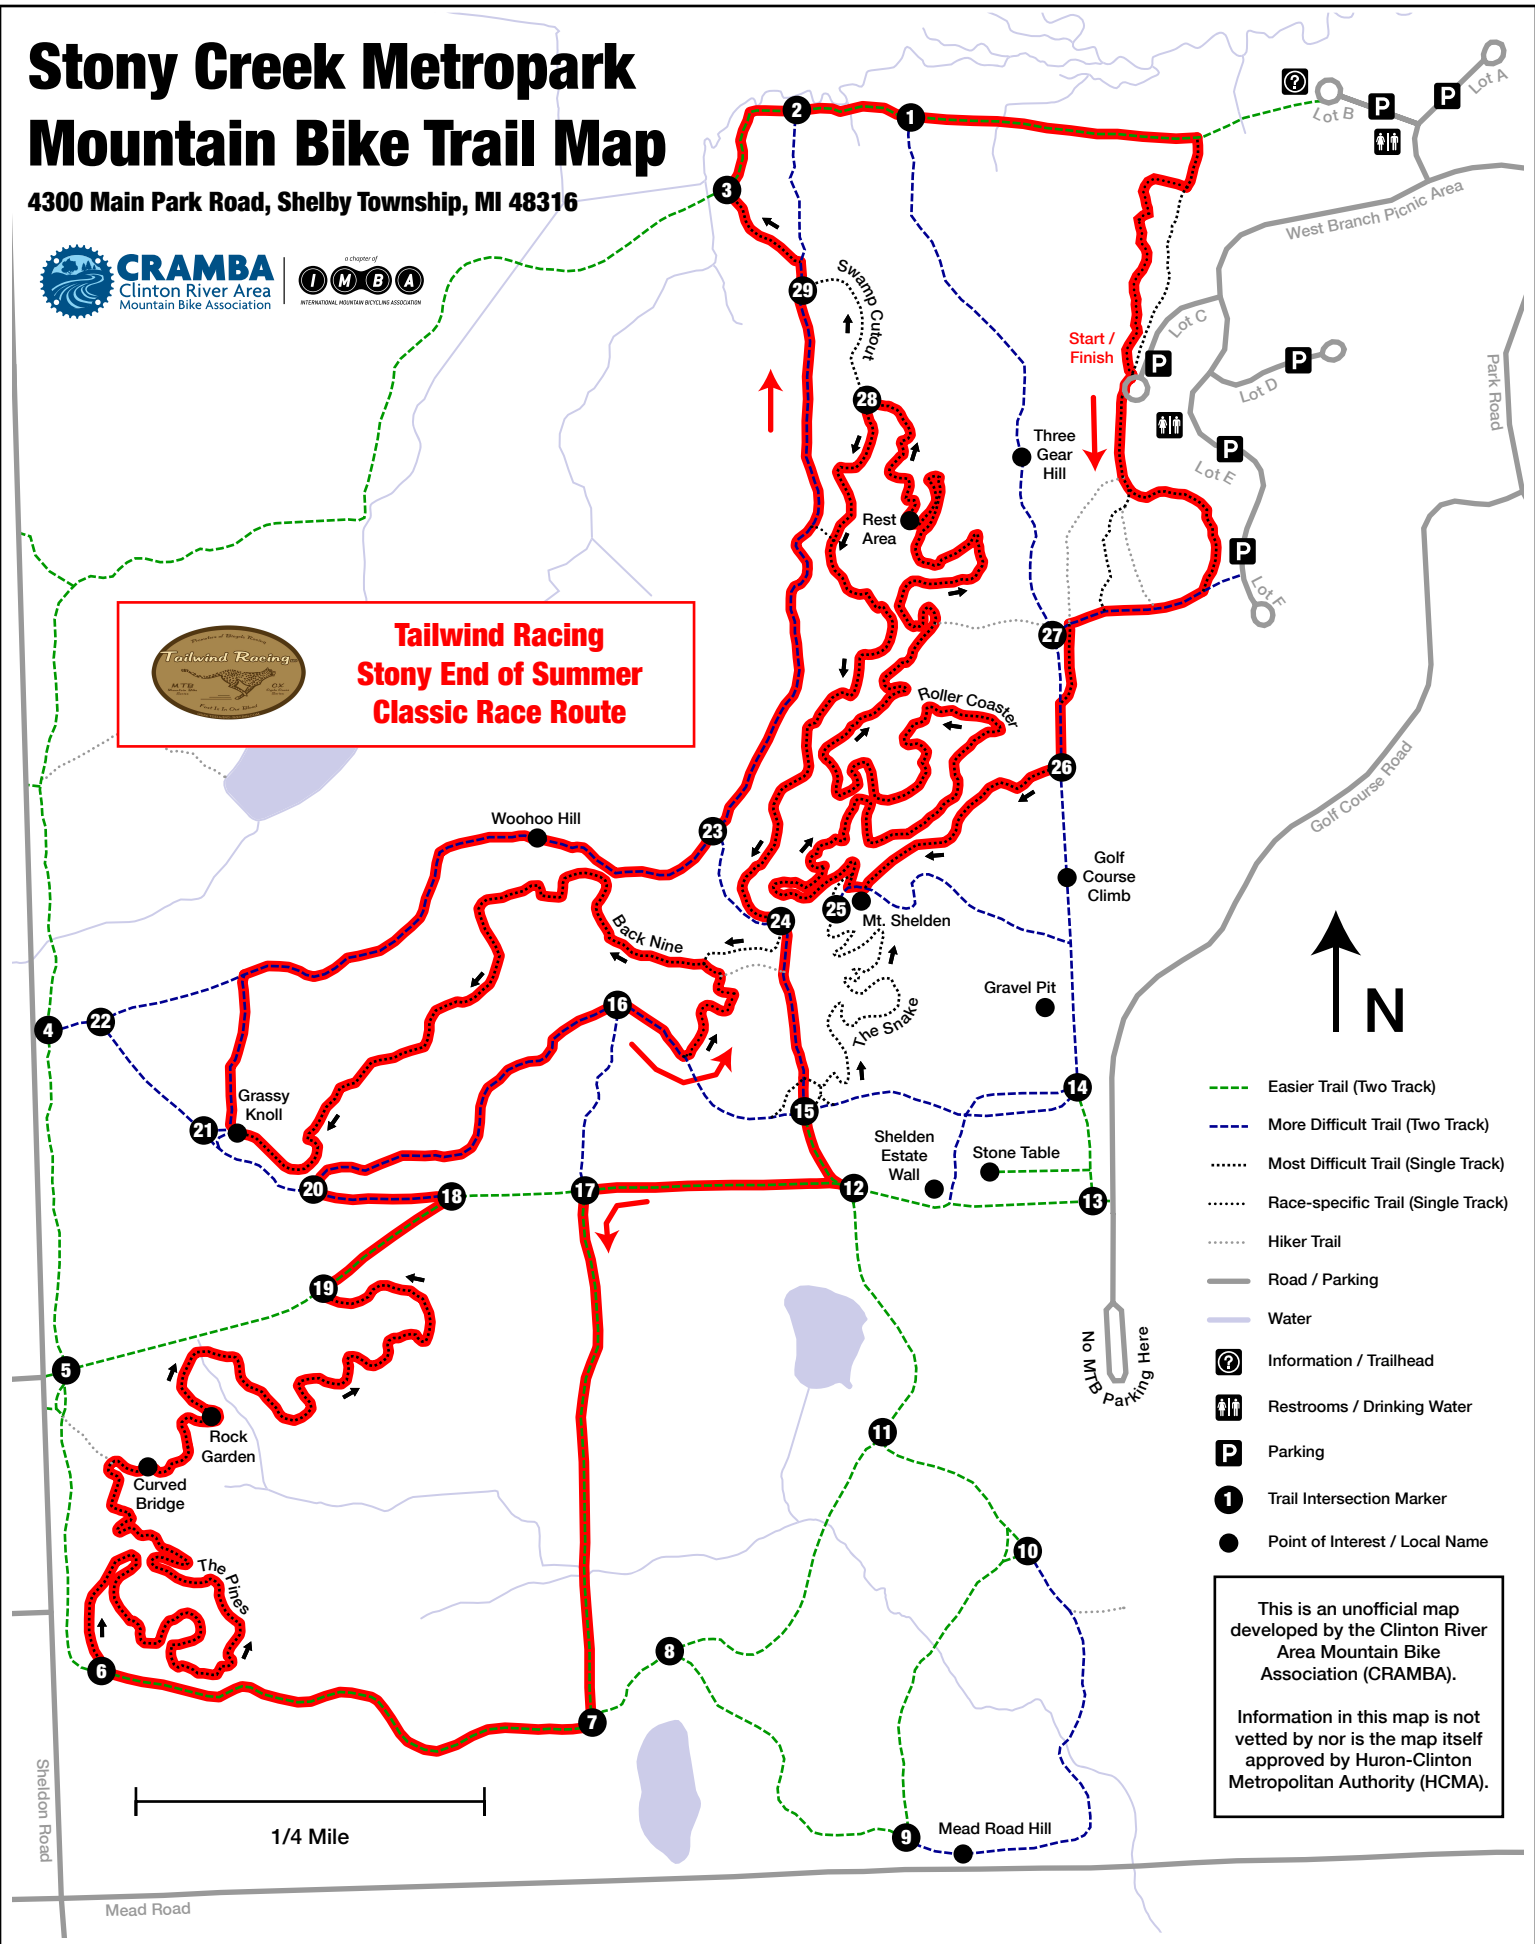

Stony Creek Metropark Mountain Bike Trail Map

4300 Main Park Road, Shelby Township, MI 48316

Tailwind Racing
Stony End of Summer
Classic Race Route

- Easier Trail (Two Track)
- More Difficult Trail (Two Track)
- Most Difficult Trail (Single Track)
- Race-specific Trail (Single Track)
- Hiker Trail
- Road / Parking
- Water
- Information / Trailhead
- Restrooms / Drinking Water
- Parking
- Trail Intersection Marker
- Point of Interest / Local Name

This is an unofficial map developed by the Clinton River Area Mountain Bike Association (CRAMBA).
Information in this map is not vetted by nor is the map itself approved by Huron-Clinton Metropolitan Authority (HCMA).

1/4 Mile