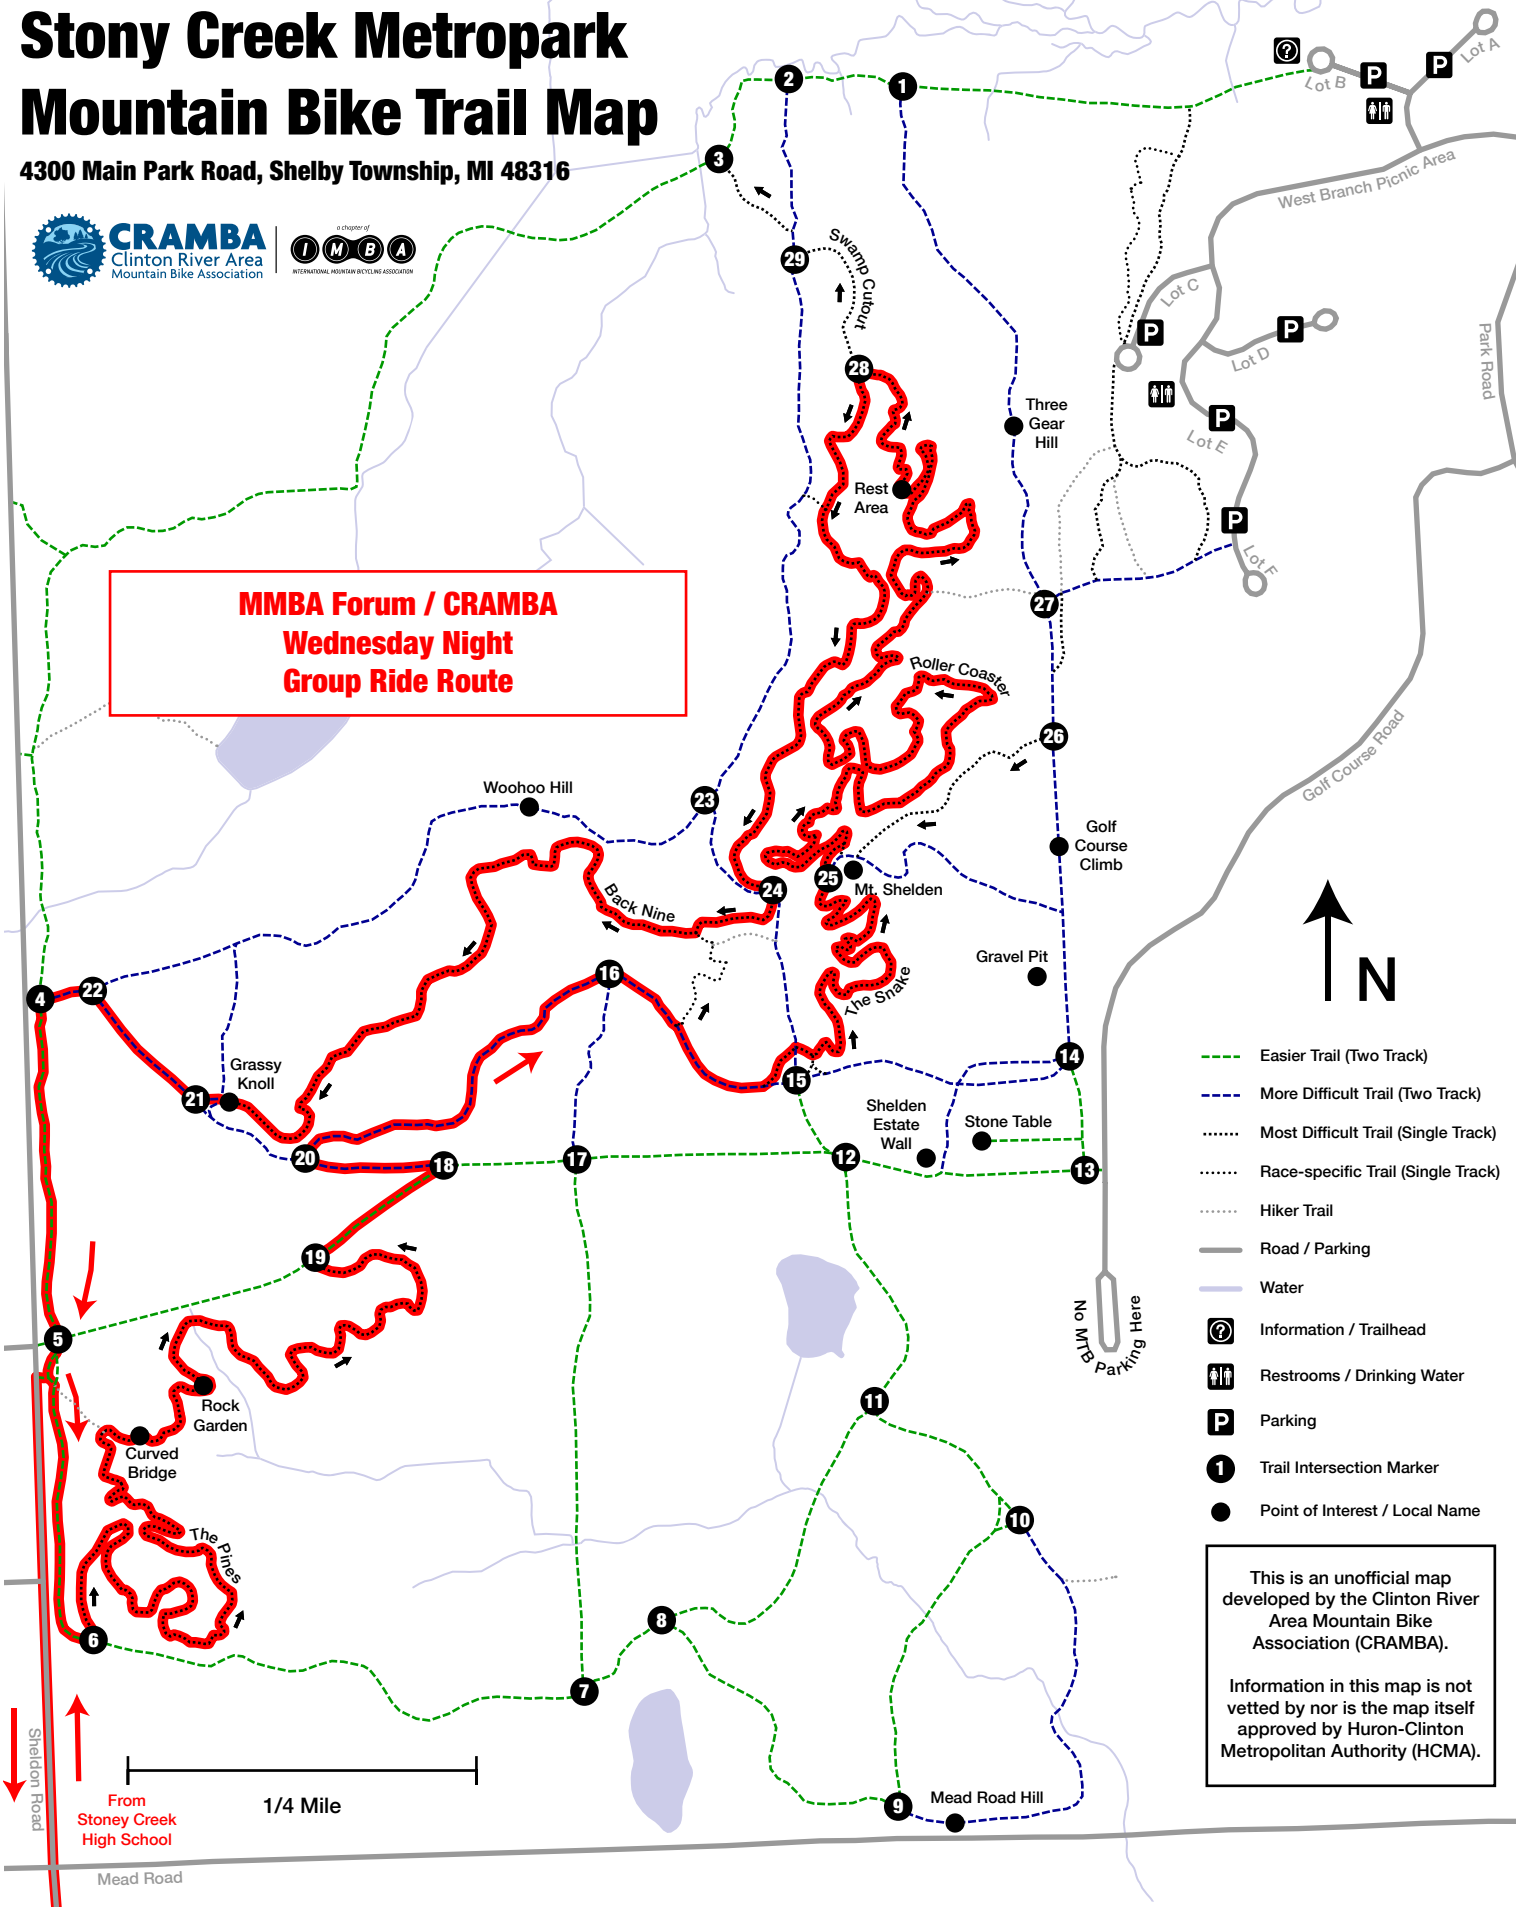

# Stony Creek Metropark Mountain Bike Trail Map

4300 Main Park Road, Shelby Township, MI 48316

**MMBA Forum / CRAMBA  
Wednesday Night  
Group Ride Route**

- Easier Trail (Two Track)
- More Difficult Trail (Two Track)
- Most Difficult Trail (Single Track)
- Race-specific Trail (Single Track)
- Hiker Trail
- Road / Parking
- Water
- Information / Trailhead
- Restrooms / Drinking Water
- Parking
- Trail Intersection Marker
- Point of Interest / Local Name

This is an unofficial map developed by the Clinton River Area Mountain Bike Association (CRAMBA).  
Information in this map is not vetted by nor is the map itself approved by Huron-Clinton Metropolitan Authority (HCMA).