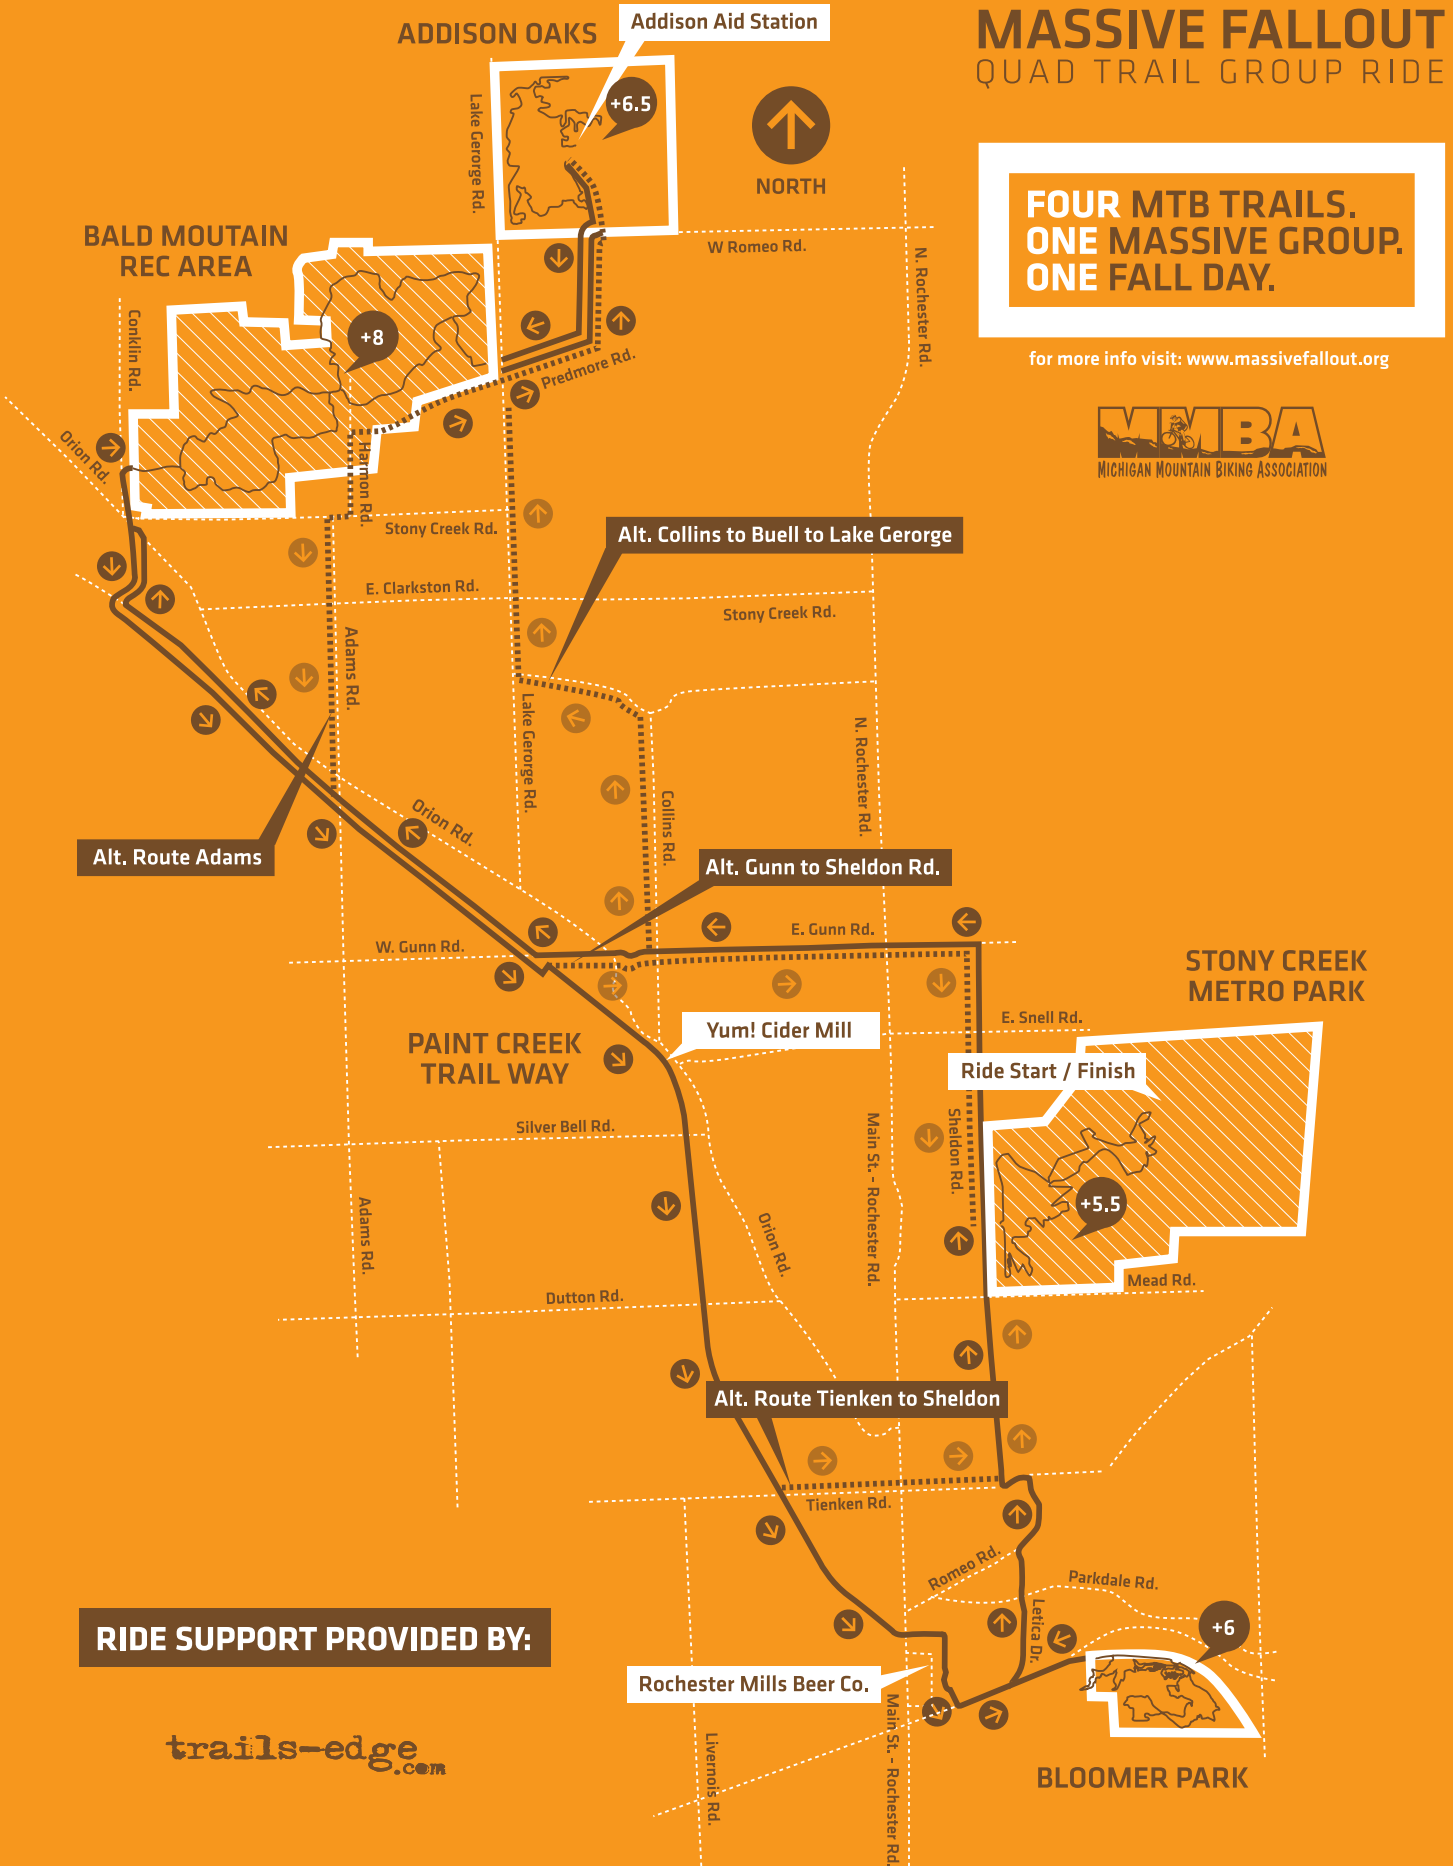

MASSIVE FALLOUT

QUAD TRAIL GROUP RIDE

**FOUR MTB TRAILS.
ONE MASSIVE GROUP.
ONE FALL DAY.**

for more info visit: www.massivefallout.org

RIDE SUPPORT PROVIDED BY:

trails-edge.com

Rochester Mills Beer Co.